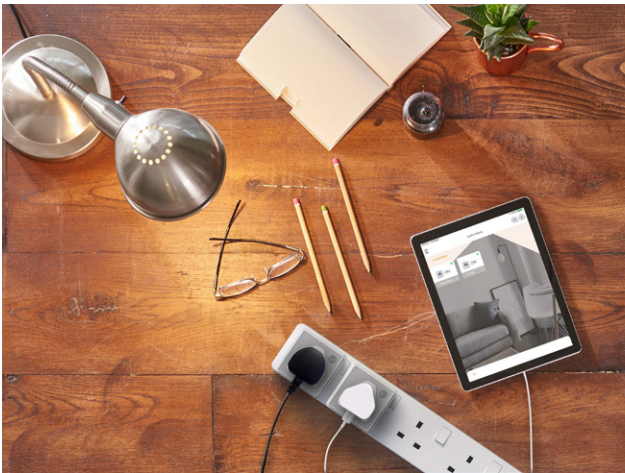

Kyla Gen 2 Smart Wifi Plug

KWFP-210-WF

Overview

Featuring one of the smallest, compact designs in the market, the Kyla Gen 2 Smart Wi-Fi plug is tiny but mighty. The Kyla Gen 2 Smart Wi-Fi plug allows users to control their electronic appliances directly from their smartphones, through the Kyla app, available on both the Apple app store and Google Play.

Users will be able to enjoy smart features on their electrical appliances, such as remote control, scheduling for automation and voice assistant support. All without the need for a hub!

Convert any powerpoint into a smart one with Kyla Gen 2 Smart Wi-Fi Plug!

Features

- Small and compact – easy to fit in narrow corners, behind cabinets, and on extension power strips
- No hub required – switch on/off appliances from anywhere without the need for hub
- Simple set up – pair the WiFi plug directly to your smartphone via the Kyla App
- Remotely Control – switch on/off appliances via the Kyla App
- Set Schedules – set schedules to program your appliances to switch on/off at specific timings to conserve electricity
- Voice control – compatible with Google Assistant and Amazon Alexa for voice control command

Works with Google Home and Amazon Alexa for voice control.

Specifications

Input	100–240VAC, 50/60Hz
Operating Temp.	0~40°C
Wireless Standard	802.11b/g/n
Certificates	CE, IMDA
Maximum Current	13A
Operating Humidity	≤ 85%
Material of Housin	PC, White
Maximum Load	2990W
Connectivity	2.4GHz WiFi
Product Dimensions	L29.7 x W60.5 x H60 mm