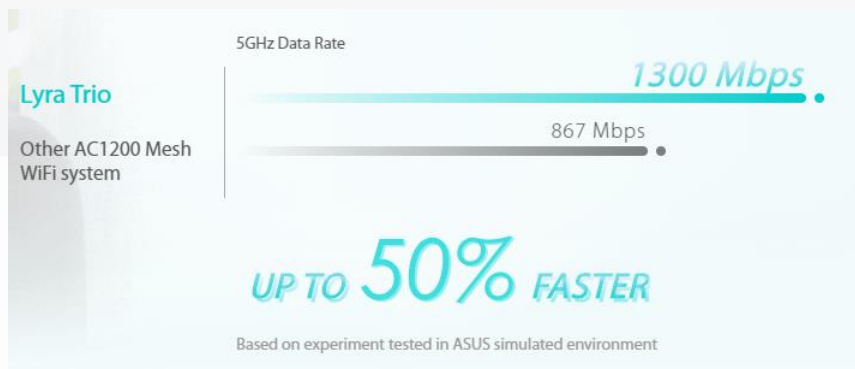

Faster WiFi Speed That Goes Farther

AiProtection Classic Always Up-to-date Protection for Your Family

Every day, you rely on connected devices to manage and access your personal data, but you may not know if your privacy has been secretly compromised. The advanced cloud-based security powered by Trend Micro™ built in to Lyra Trio makes sure your privacy is always protected on all connected devices, even smart home (IoT) appliances.

Malicious Site Blocking

Infected Device Detection and Blocking

Free Lifetime Subscription

Parental Controls

24/7 Auto Update

Protected Connections