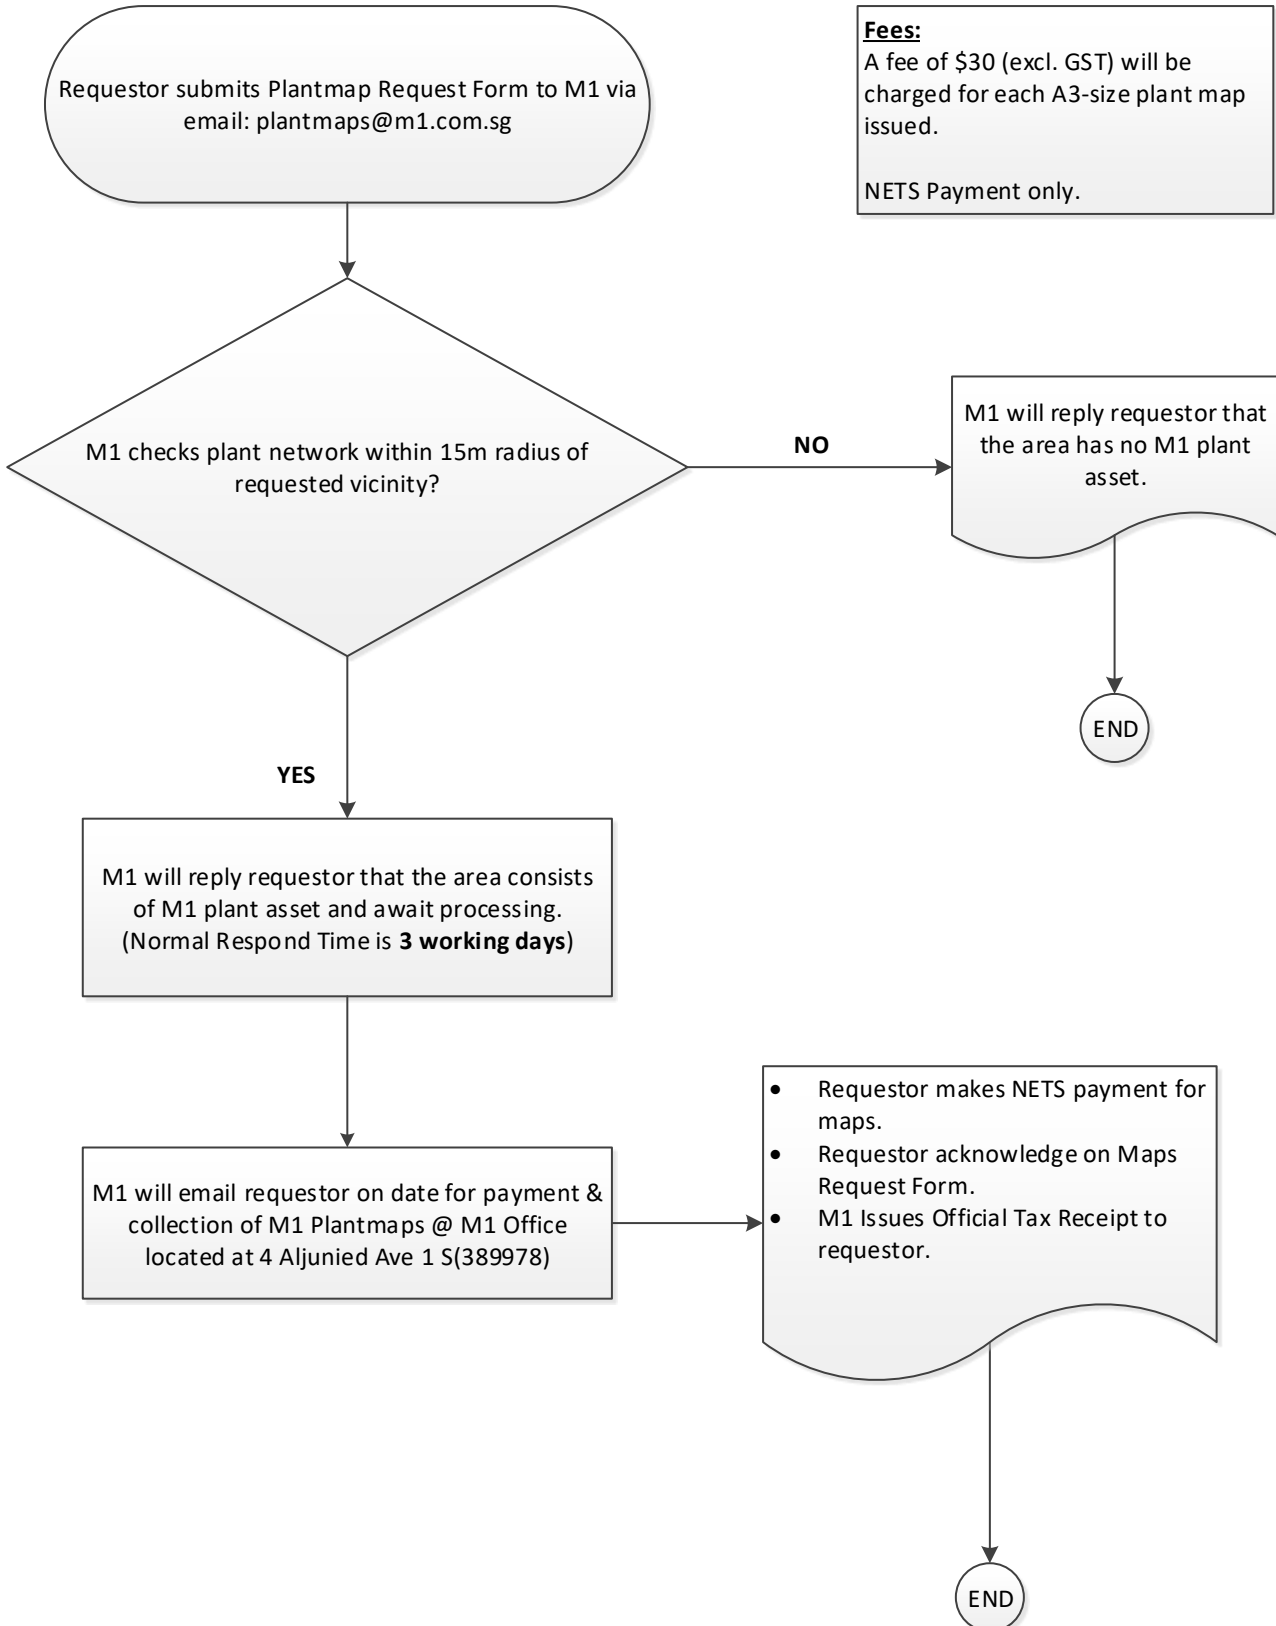

## M1 PLANTMAP REQUEST FLOWCHART

**Fees:**  
A fee of \$30 (excl. GST) will be charged for each A3-size plant map issued.  
  
NETS Payment only.