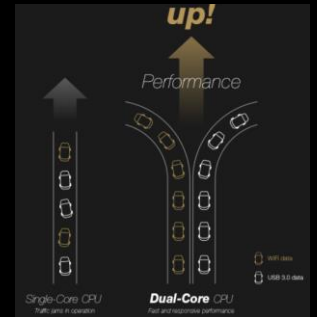

Do more with dual-core processors inside

Dual-core processor eliminates the performance drops that plague other routers, so even on the busiest home networks, RT-AC2600 ensures low-latency gaming, smooth 4K video streaming, VoIP calls, and file downloads at the same time.

Traffic Manager – ASUS QoS

ASUS QoS manages inbound and outbound bandwidth on both wired and wireless connections. You can assign different speed limits for each connected device, and also prioritize your online gaming and 4K video streaming when multiple devices are sharing network bandwidth.