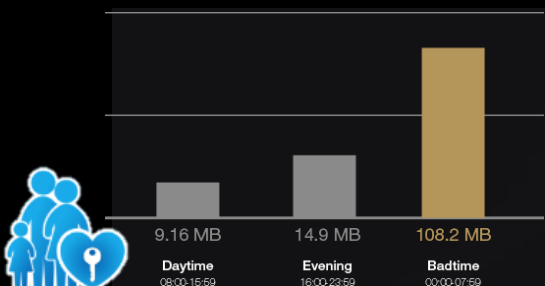

Parental Controls

Wi-Fi Pause turns off the internet for a while — RT-AC2600 includes screen time scheduling and Wi-Fi pause. It's perfect for parents to manage children's Internet behavior so you can enjoy quality time with your family.