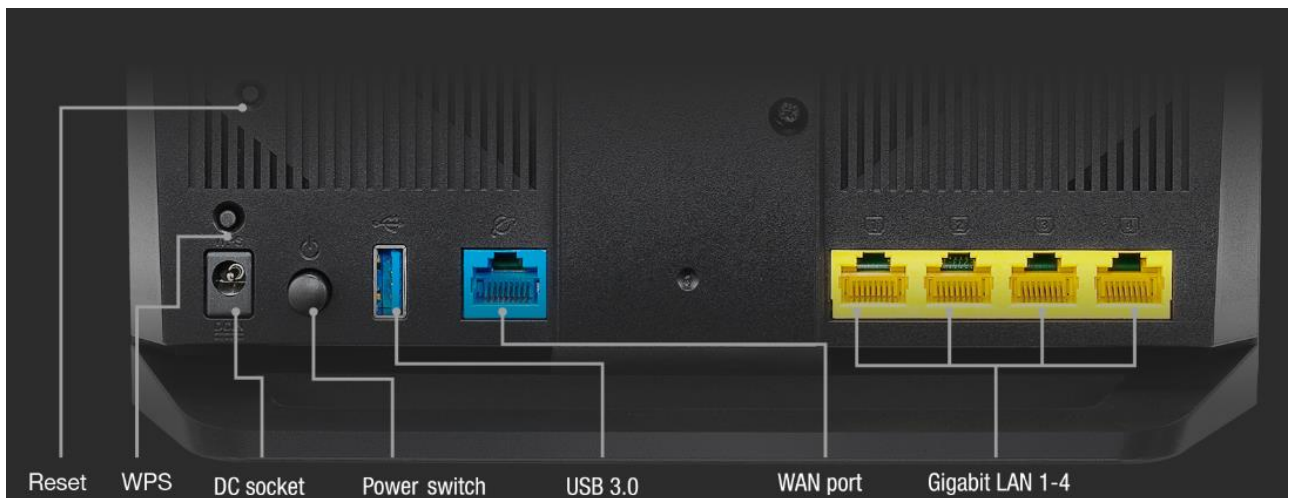

ASUS Router App

Control Your Network Anywhere.

ASUS Router App is built from the ground-up to be both intuitive and robust, allowing you to setup your router, manage network traffic, diagnose connection issues and even update firmware, all without needing to boot up a PC.

What's Inside the Box

- RT-AC2600 Router
- RJ-45 cable
- Power adapter
- Warranty card
- Quick start guide

Specifications

- Wireless Type : 802.11 ac/n/g/a/b
- Wireless Speed : 2.4GHz up to 800 Mbps / 5GHz up to 1733 Mbps
- Wired Connectivity : 4x LAN, 1x WAN Gigabit Ethernet ports
- USB Ports : 1 x USB 3.1 Gen 1

Official Site

Connectivity